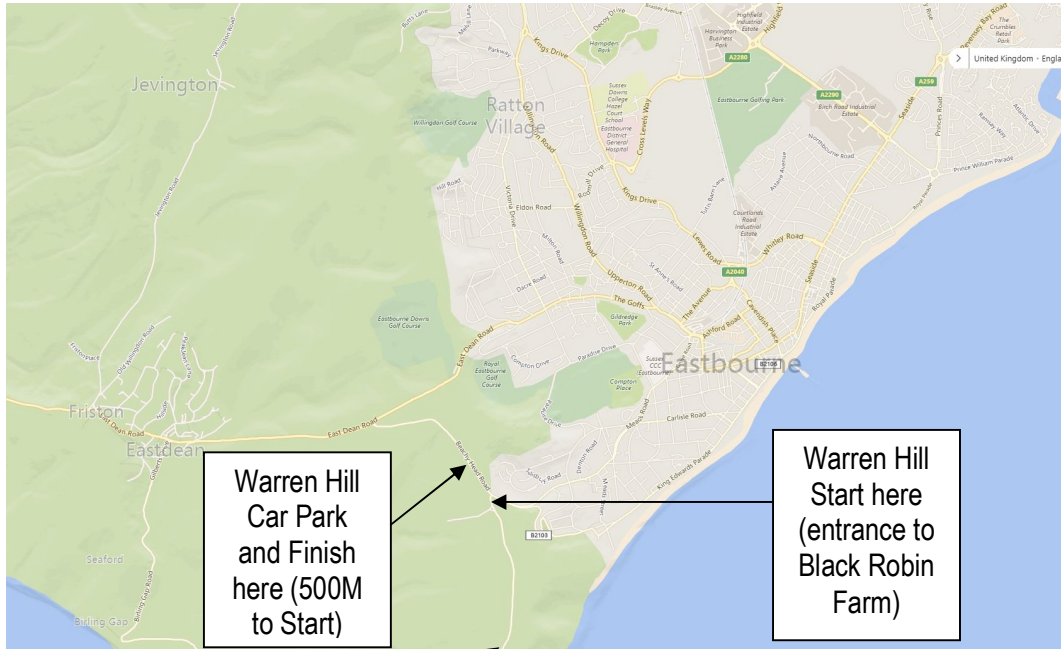

SAT NAV Post Code BN20 7XX.

What3words: occupy.stored.clear.

Additional parking (for a fee) - Beachy Head Car Park (1600M to Start, 2100M to Warren Hill Car Park and Finish)