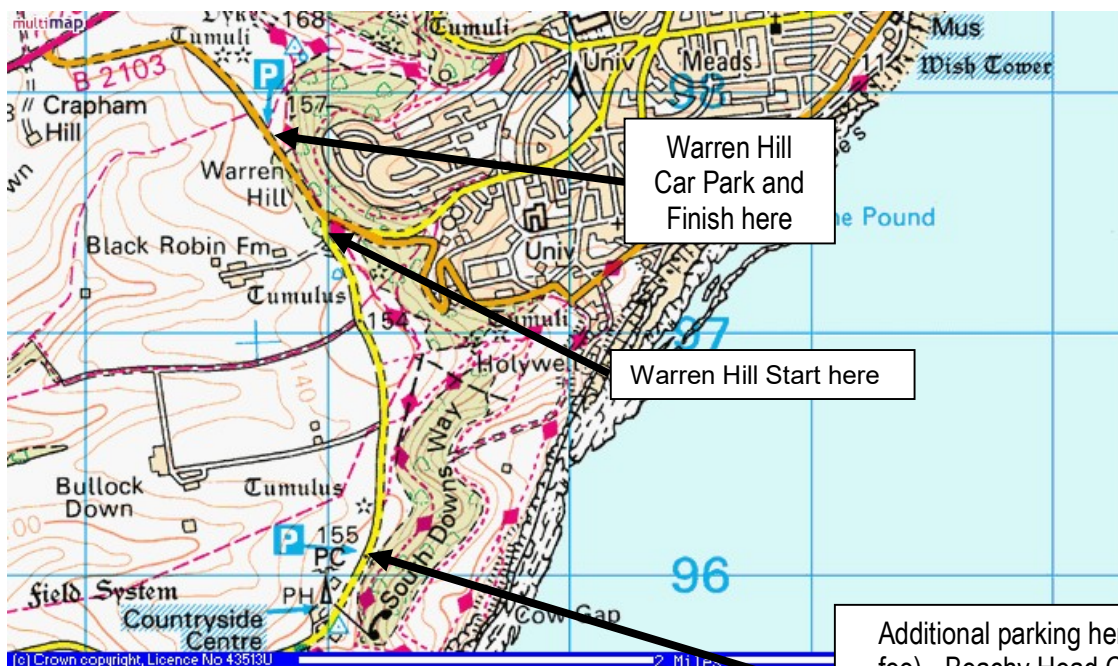

Additional parking here (for a fee) - Beachy Head Car Park (1600M to Start, 2100M to Warren Hill Car Park and Finish)